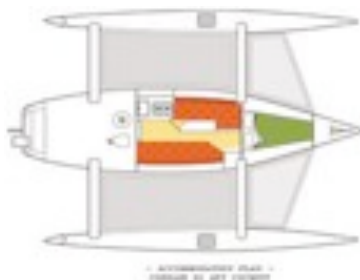

NEW FOR 2009! Corsair 31RS **Aft Cockpit Sports Cruiser**

2009 Specification

All Corsair 31 models, like all other Corsairs, incorporate the exclusive folding system, which enables them to be easily trailered, greatly extending your sailing horizons. The cockpit comfortably seats six adults. Winches, halyards & sheets, & the controls for the dagger board, rudder & outboard motor can all be operated from the cockpit. For high-performance cruising the Corsair 31RS offers a spacious cockpit, roomy & functional interior, & plenty of storage space below deck. The Corsair 31RS is designed for the ultimate in day-sailing or weekend cruising performance.